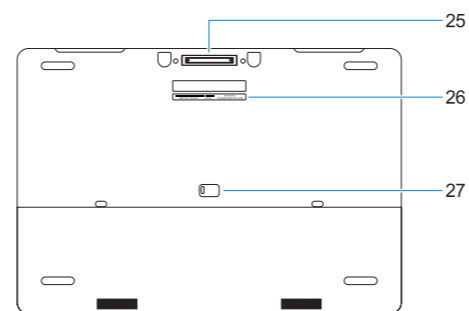

16. Speaker
17. Panel sentuh
18. Pembaca kartu pintar nirkontak (opsional)
19. Pembaca kartu pintar (opsional)
20. Port USB 3.0 dengan PowerShare
21. Mini-DisplayPort
22. Port HDMI
23. Port Thunderbolt™ 3 over Tipe-C
24. Joystick penunjuk
25. Konektor E-Dock
26. Label tag servis
27. Kait pelepas baterai

1. Micrô
2. Camera
3. Đèn trạng thái camera
4. Micrô
5. Cổng mạng
6. Cổng đầu nối nguồn
7. Khе cấp bảo vệ
8. Núт nguồn
9. Cổng USB 3.0 với tính năng PowerShare
10. Cổng tai nghe
11. đầu đọc thẻ SD
12. Đầu đọc đầu vân tay (tùy chọn)
13. Đèn trạng thái pin
14. Đèn hoạt động ổ đĩa cứng

15. Đèn trạng thái nguồn
16. Loa
17. Bàn di chuột
18. Đầu đọc thẻ thông minh không tiếp xúc (tùy chọn)
19. Đầu đọc thẻ thông minh (tùy chọn)
20. Cổng USB 3.0 với tính năng PowerShare
21. mini DisplayPort
22. Cổng HDMI
23. Cổng Type-C trên Thunderbolt™ 3
24. Thanh trở
25. Đầu nối gắn đế E-Dock
26. Nhãn thẻ bảo trì
27. Chốt mở pin

15. Indicador luminoso de estado de la alimentación
16. Altavoces
17. Superficie táctil
18. Lector de tarjetas inteligentes sin contacto (opcional)
19. Lector de tarjetas inteligentes (opcional)
20. Puerto USB 3.0 con PowerShare
21. Mini-DisplayPort
22. Puerto HDMI
23. Puerto Thunderbolt™ 3 a través de Tipo C
24. TrackPoint
25. Conector E-Dock
26. Etiqueta de servicio
27. Pasador de liberación de la batería

15. مصباح حالة التيار
16. مكبرات الصوت
17. لوحة اللمس
18. قارئ البطاقة الذكية اللاسلكي (اختياري)
19. قارئ Smartcard (اختياري)
20. منفذ USB 3.0 مزود بـ PowerShare
21. منفذ DisplayPort المصغر
22. منفذ HDMI
23. Thunderbolt™ 3 على منفذ من النوع C
24. عصا التاشير
25. موصل الإرساء الإلكتروني
26. ملصق علامة الخدمة
27. قفل تحرير البطارية

1. الميكروفون
2. الكاميرا
3. مصباح حالة الكاميرا
4. الميكروفون
5. منفذ الشبكة
6. منفذ موصل التيار
7. منفذ كبل الأمان
8. زر التيار
9. منافذ USB 3.0 مزودة بميزة PowerShare
10. منفذ سماعة الرأس
11. قارئ بطاقة SD
12. قارئ بصمات الأصابع (اختياري)
13. مصباح حالة البطارية
14. مصباح نشاط محرك الأقراص الثابتة

© 2016 Dell Inc.

© 2016 Microsoft Corporation.

© 2016 Canonical Ltd.

Printed in China.

2016-11