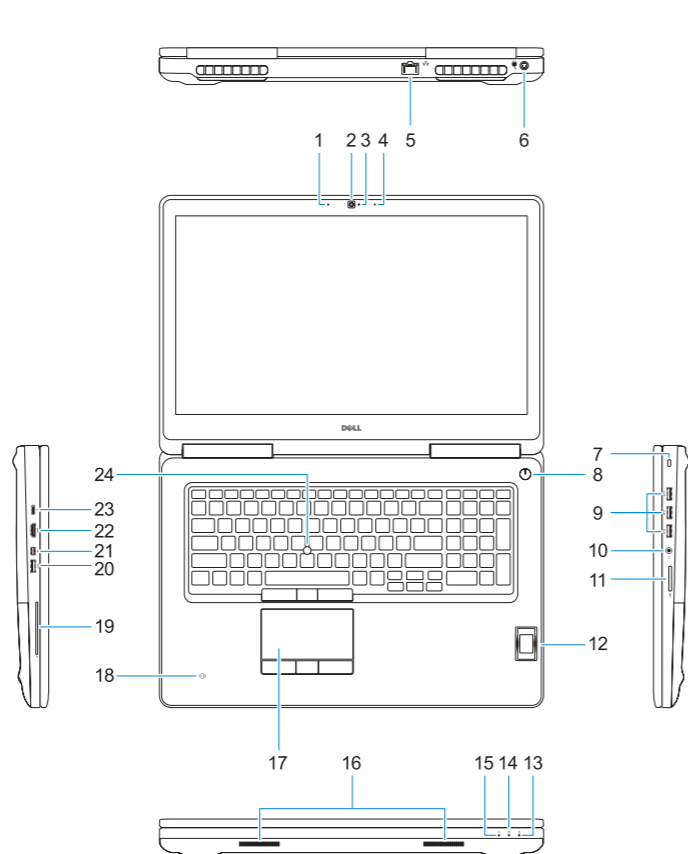

[Dell.com/regulatory_compliance](https://www.dell.com/regulatory_compliance)

P29E

P29E002

Precision 7720

Features

Fitur | Funciones | Tính năng | الميزات

1. Microphone
2. Camera
3. Camera status light
4. Microphone
5. Network port
6. Power connector port
7. Security cable slot
8. Power button
9. USB 3.0 ports with PowerShare
10. Headset port
11. SD Card reader
12. Fingerprint reader (optional)
13. Battery status light
14. Hard drive activity light
15. Power status light

16. Speakers
17. Touchpad
18. Contactless smart card reader (optional)
19. Smartcard reader (optional)
20. USB 3.0 port with PowerShare
21. Mini DisplayPort
22. HDMI port
23. Thunderbolt™ 3 over Type-C port
24. Pointing stick
25. E-Dock connector
26. Service tag label
27. Battery release latch